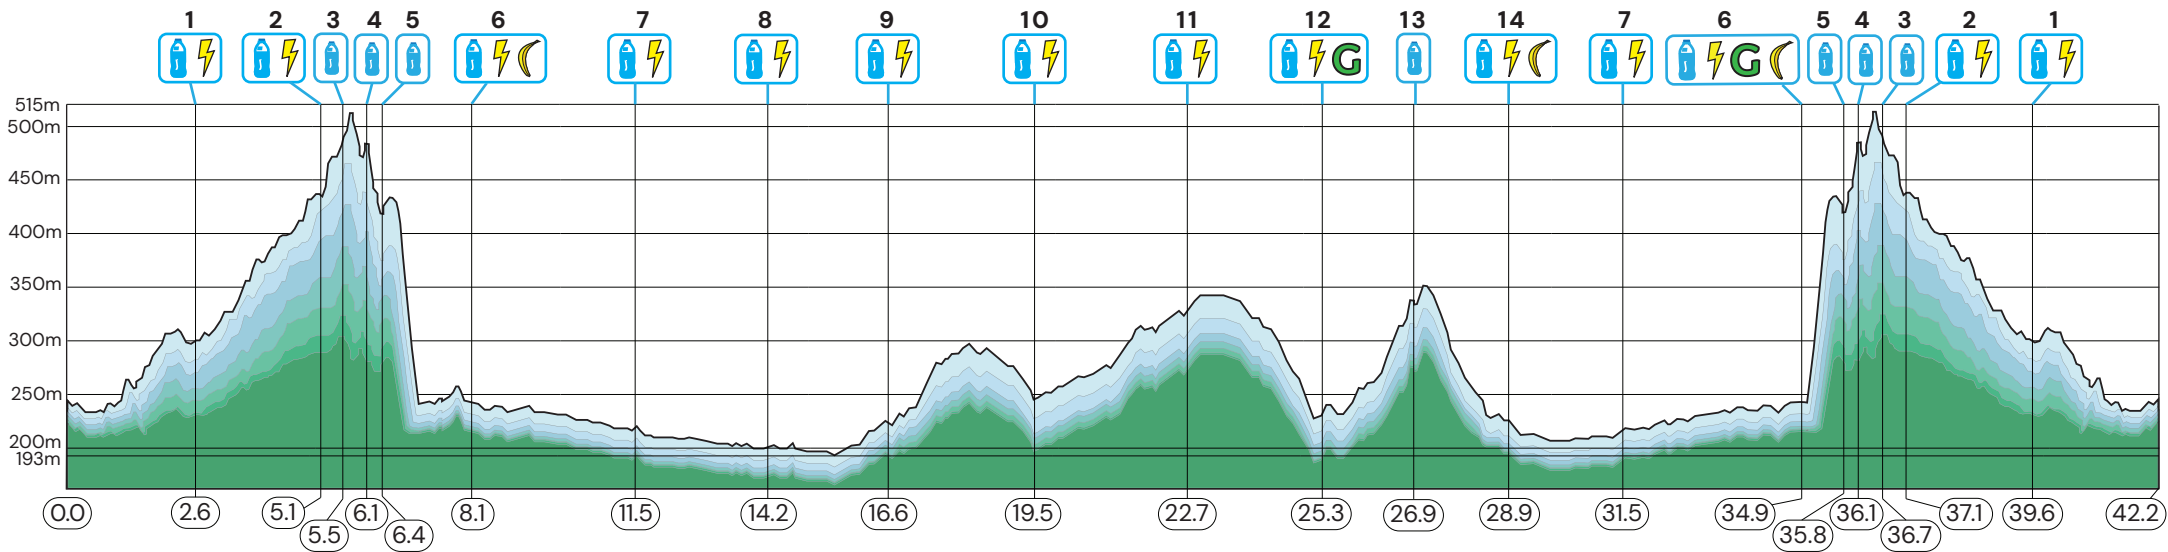

Marathon

Elevation gain: 1340 meters / Elevation loss: 1340 meters

Half marathon

Elevation gain: 595 meters / Elevation loss: 595 meters