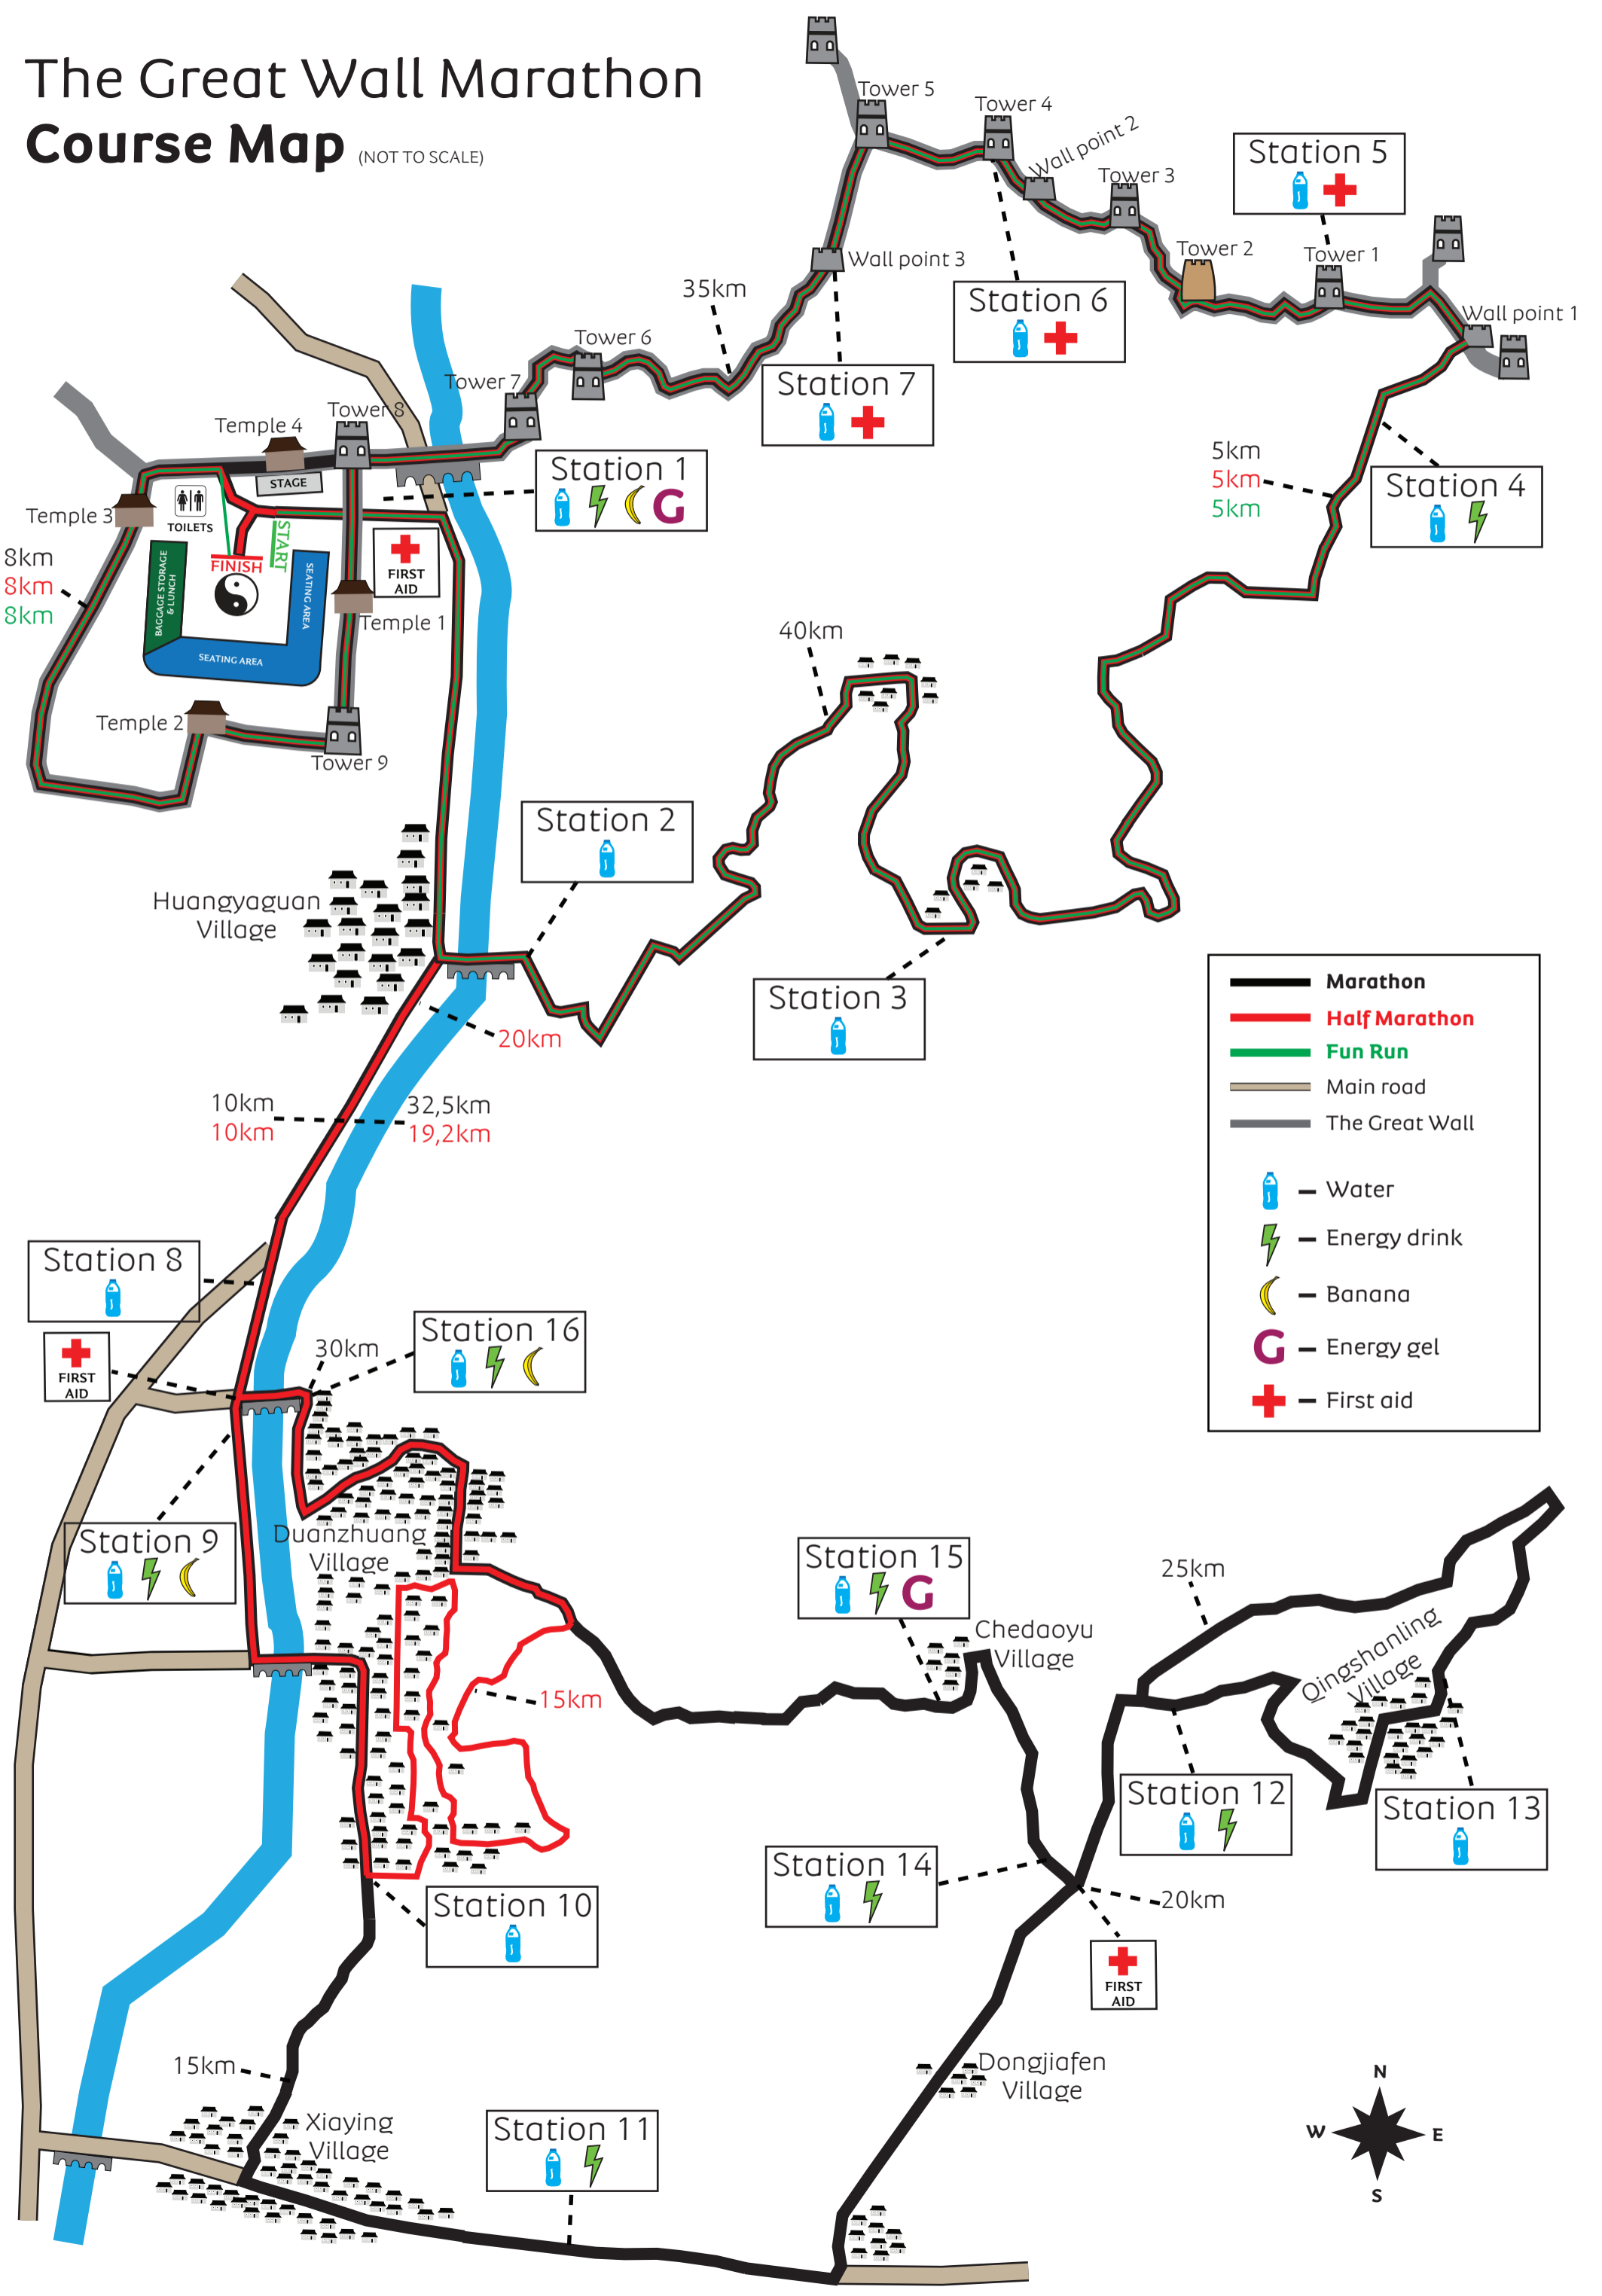

# The Great Wall Marathon Course Map

(NOT TO SCALE)

	<b>Marathon</b>
	<b>Half Marathon</b>
	<b>Fun Run</b>
	Main road
	The Great Wall
	Water
	Energy drink
	Banana
	Energy gel
	First aid